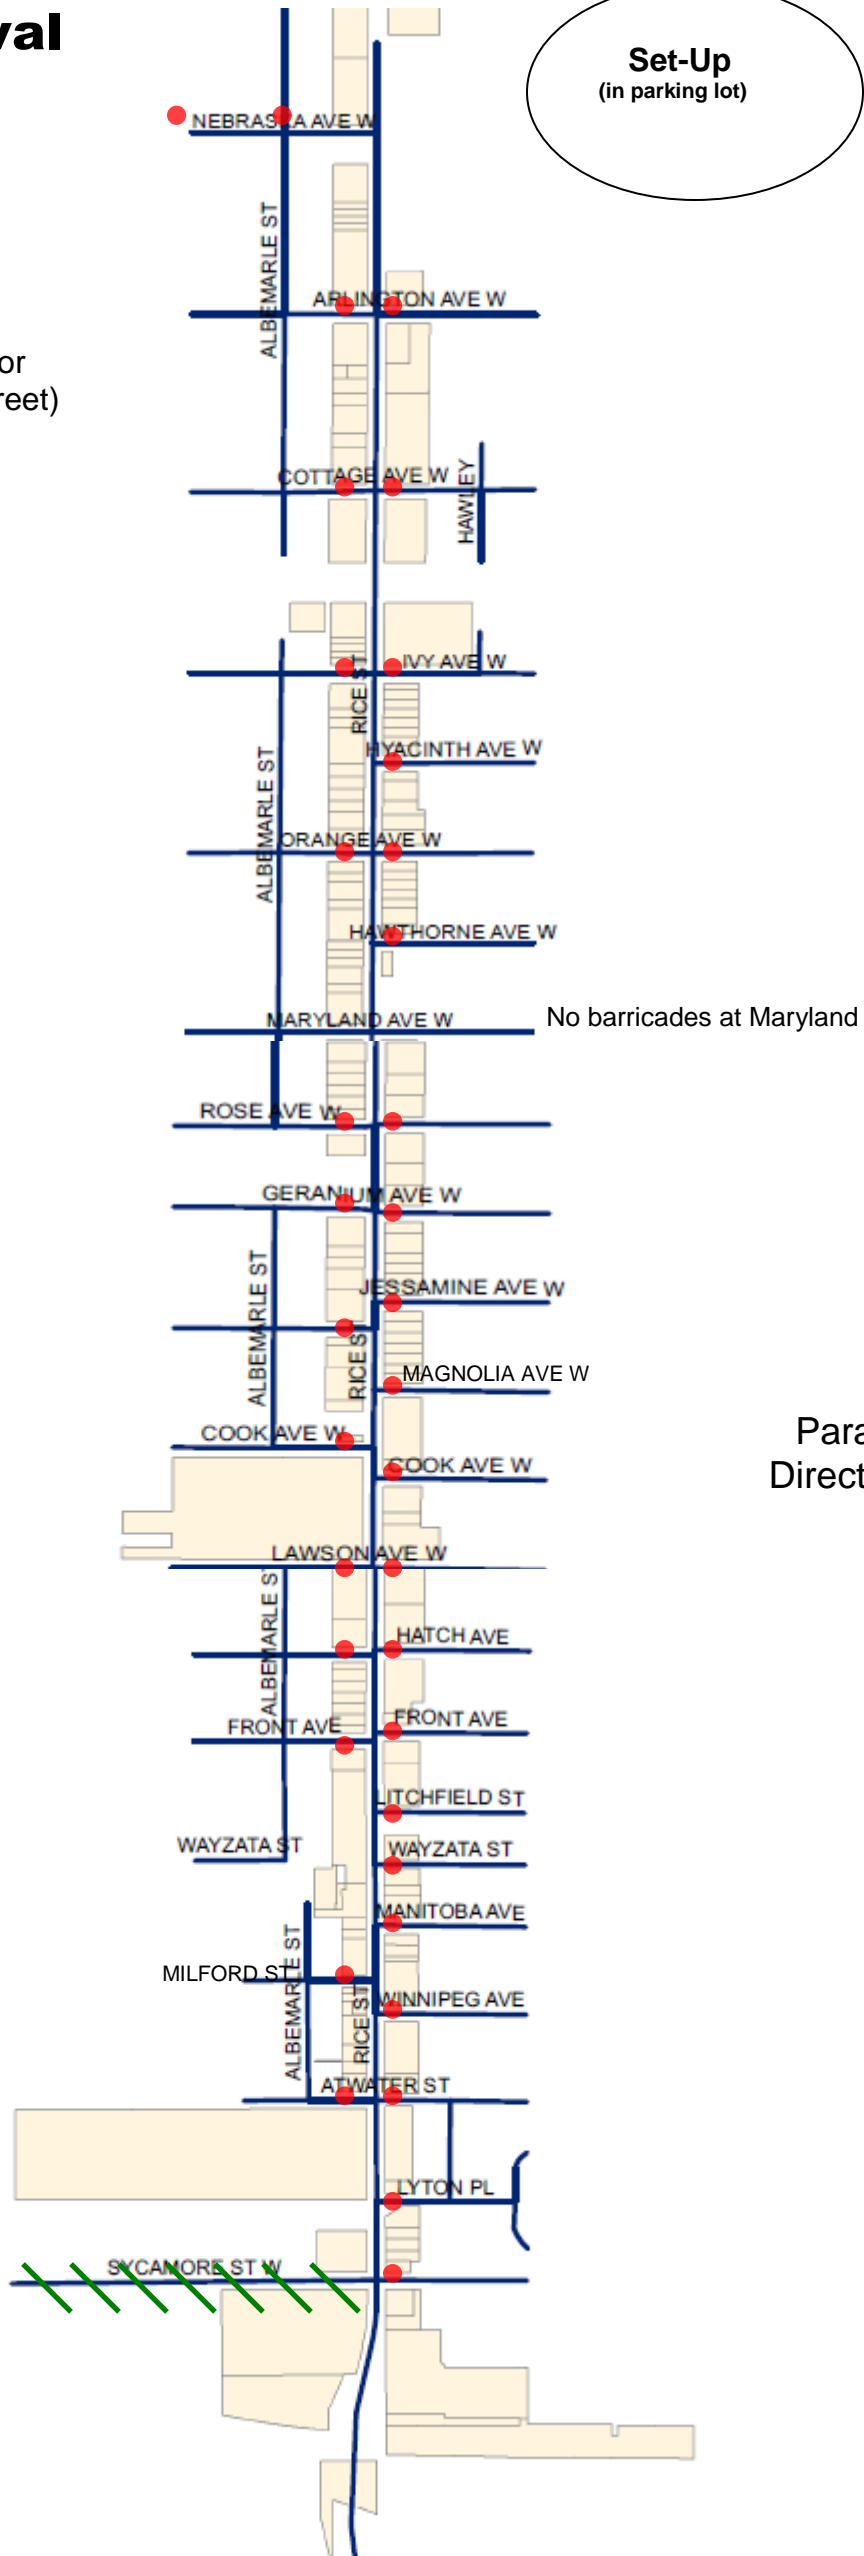

Rice Street Festival Parade Route

- = barricades (36 total)
- / = no parking area
(signs needed for both sides of street)

Set-Up
(in parking lot)

Parade
Direction
↓

Tear
Down